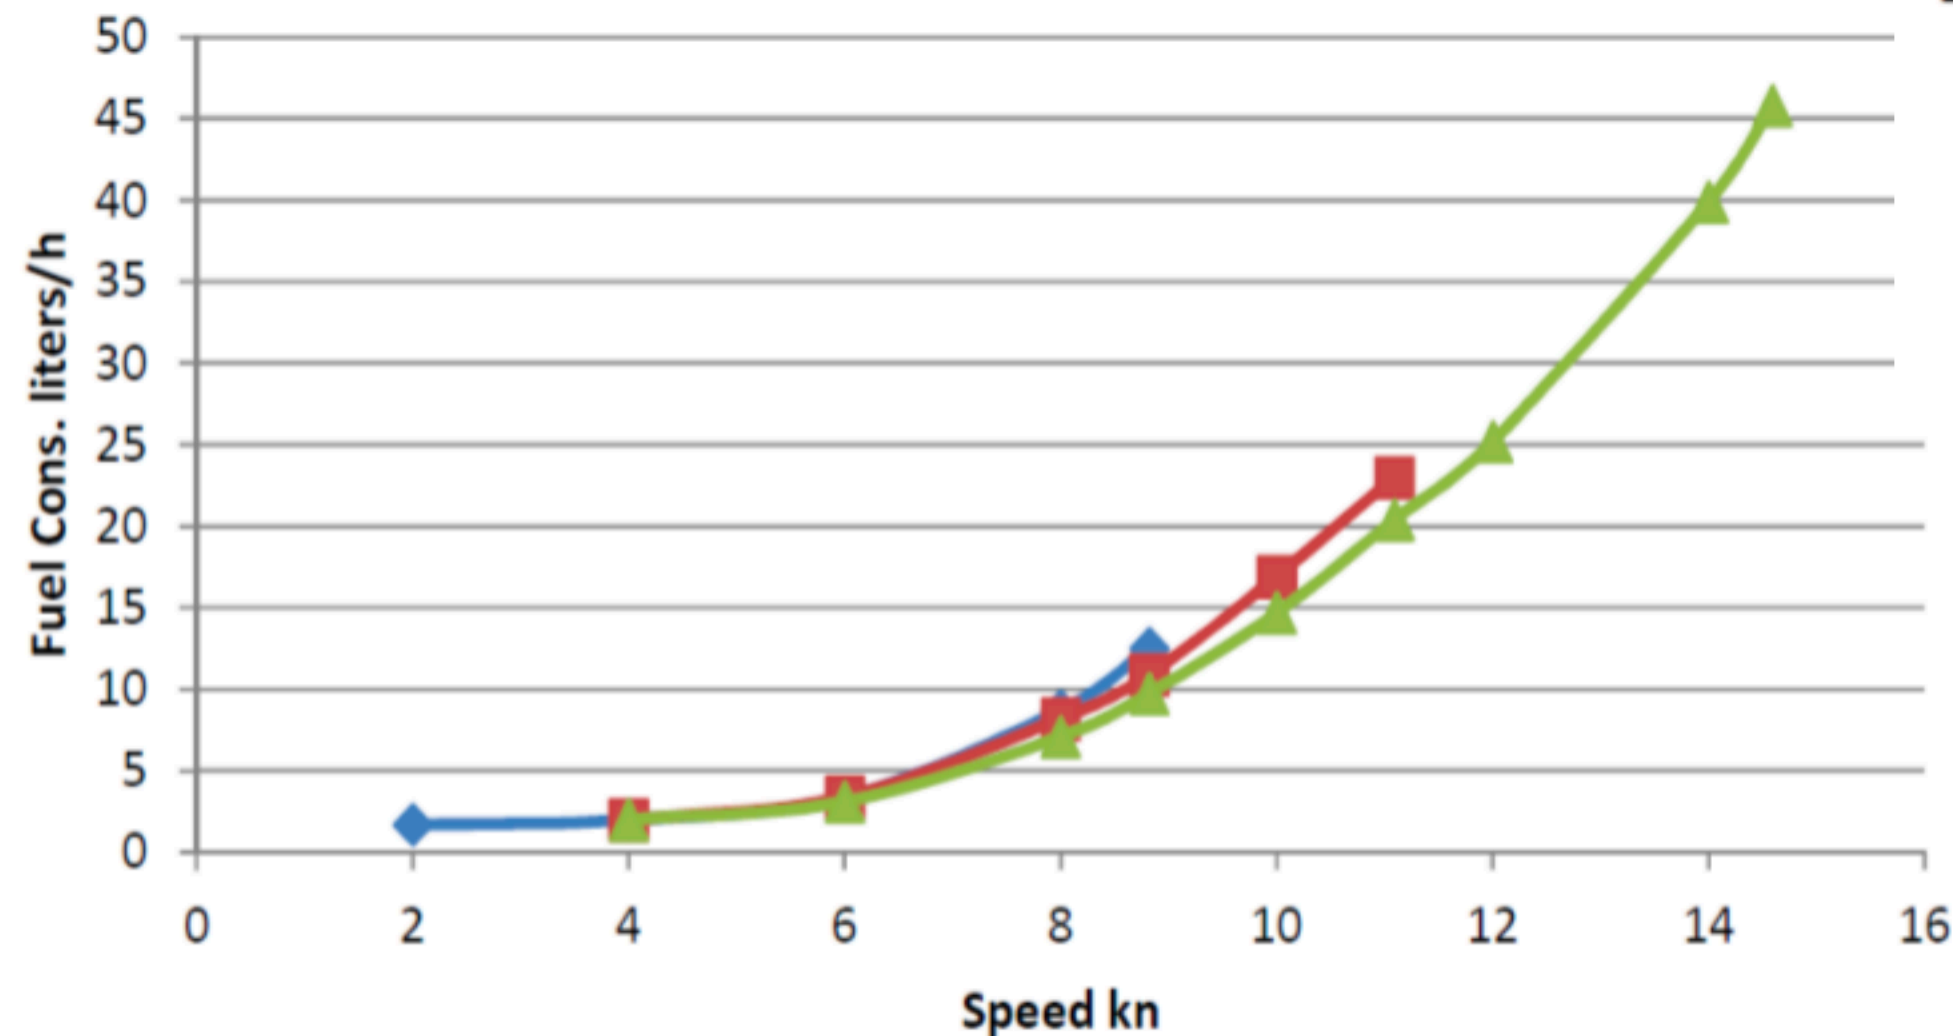

# E34 – Performances & Consumption

- ◆ Max speed with Volvo D2 - 60HP : 9kn
- ◆ Max speed with Volvo D3 - 110HP : 11kn
- ◆ Max speed with Volvo D3 - 220HP : 14kn

CRUISE SPEED: 8,5kn  
 10 litre/hour [1,2 litre/N.mile].  
 Range up to 400 Nautical miles

LONG RANGE SPEED: 7kn  
 5 litre/hour [0,7 litre/N.mile]  
 Range up to 700 Nautical miles

HYBRID PROPULSION available

- Full silence and ecologic cruise
- Money saving [-35%]
- Range extender [+20%]
- Emergency propulsion [parallel]