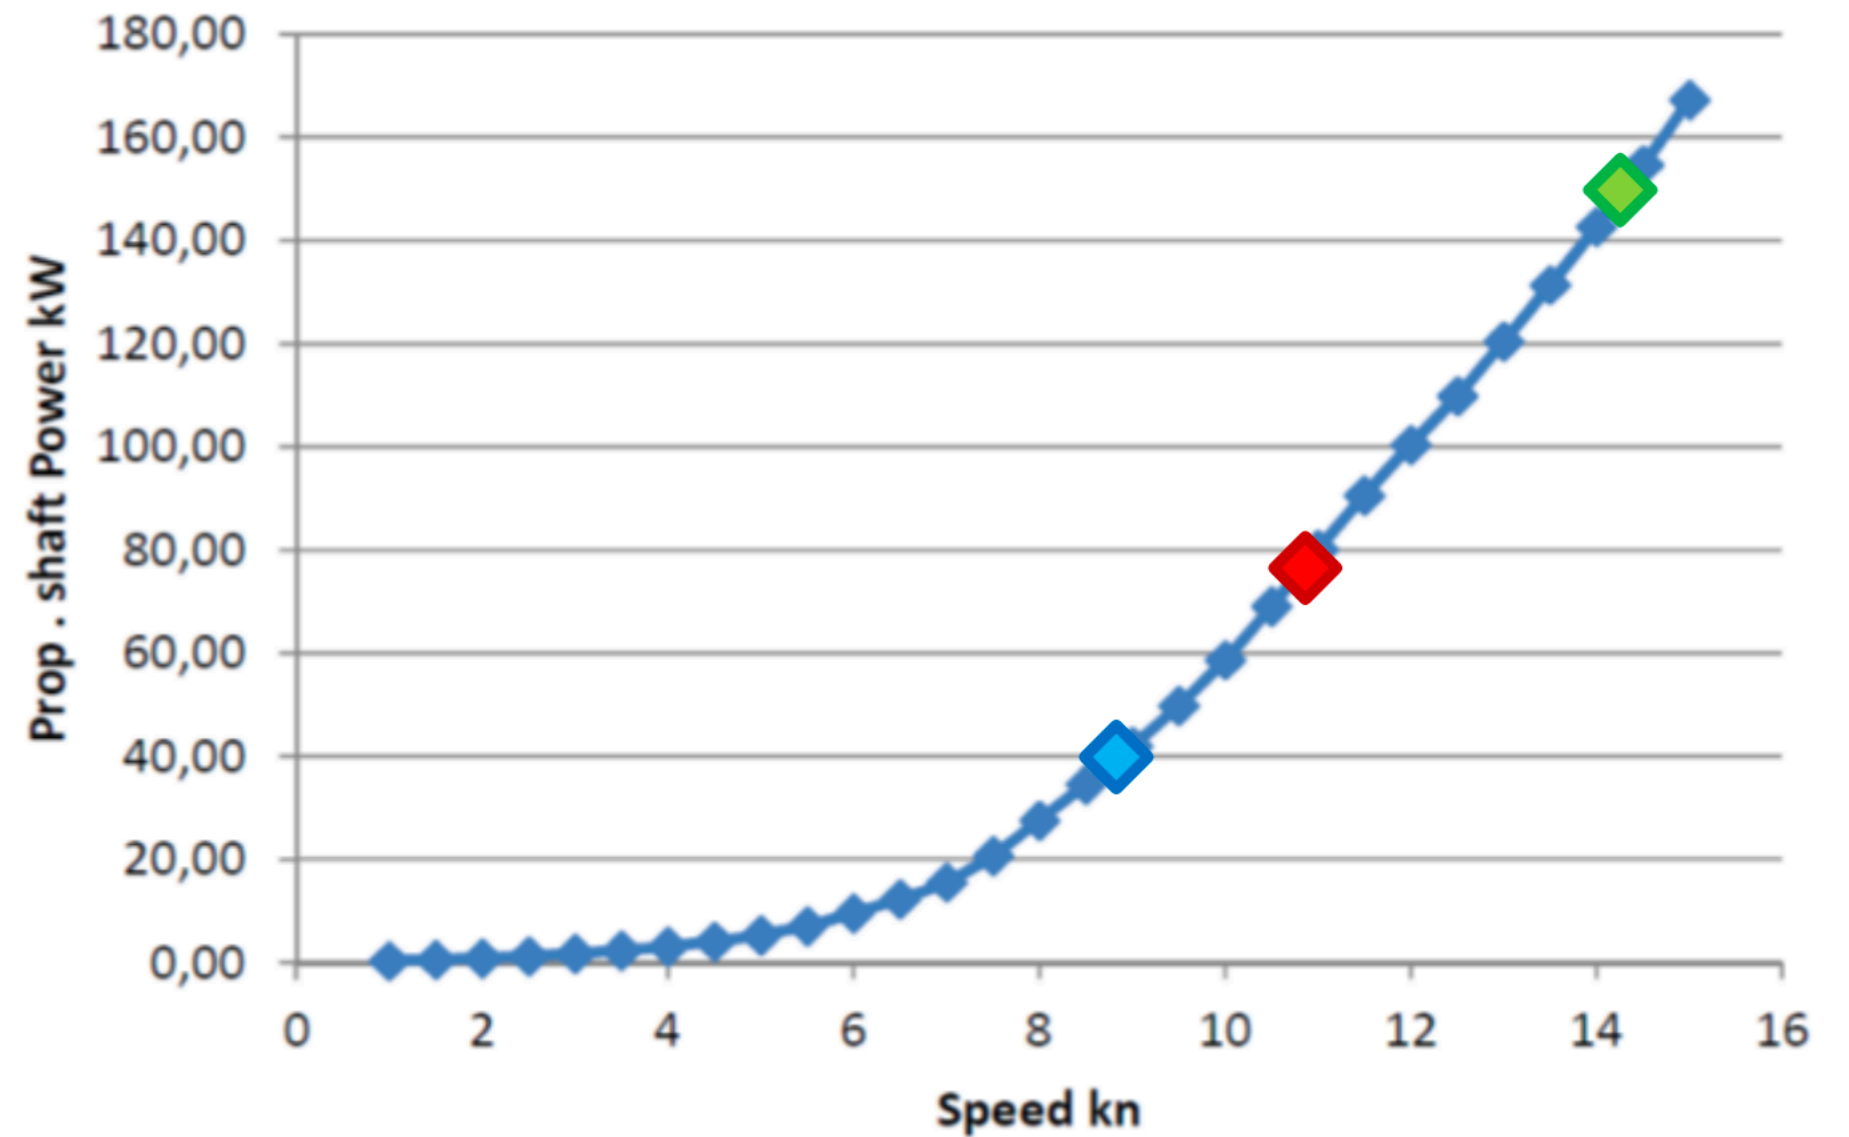

# E34 – Performances & Consumption

- ◆ Max speed with Volvo D2 - 60HP : 9kn
- ◆ Max speed with Volvo D3 - 110HP : 11kn
- ◆ Max speed with Volvo D3 - 220HP : 14kn

CRUISE SPEED: 8,5kn  
 10 litre/hour [1,2 litre/N.mile].  
 Range up to 400 Nautical miles

LONG RANGE SPEED: 7kn  
 5 litre/hour [0,7 litre/N.mile]  
 Range up to 700 Nautical miles

HYBRID PROPULSION available

- Full silence and ecologic cruise
- Money saving [-35%]
- Range extender [+20%]
- Emergency propulsion [parallel]